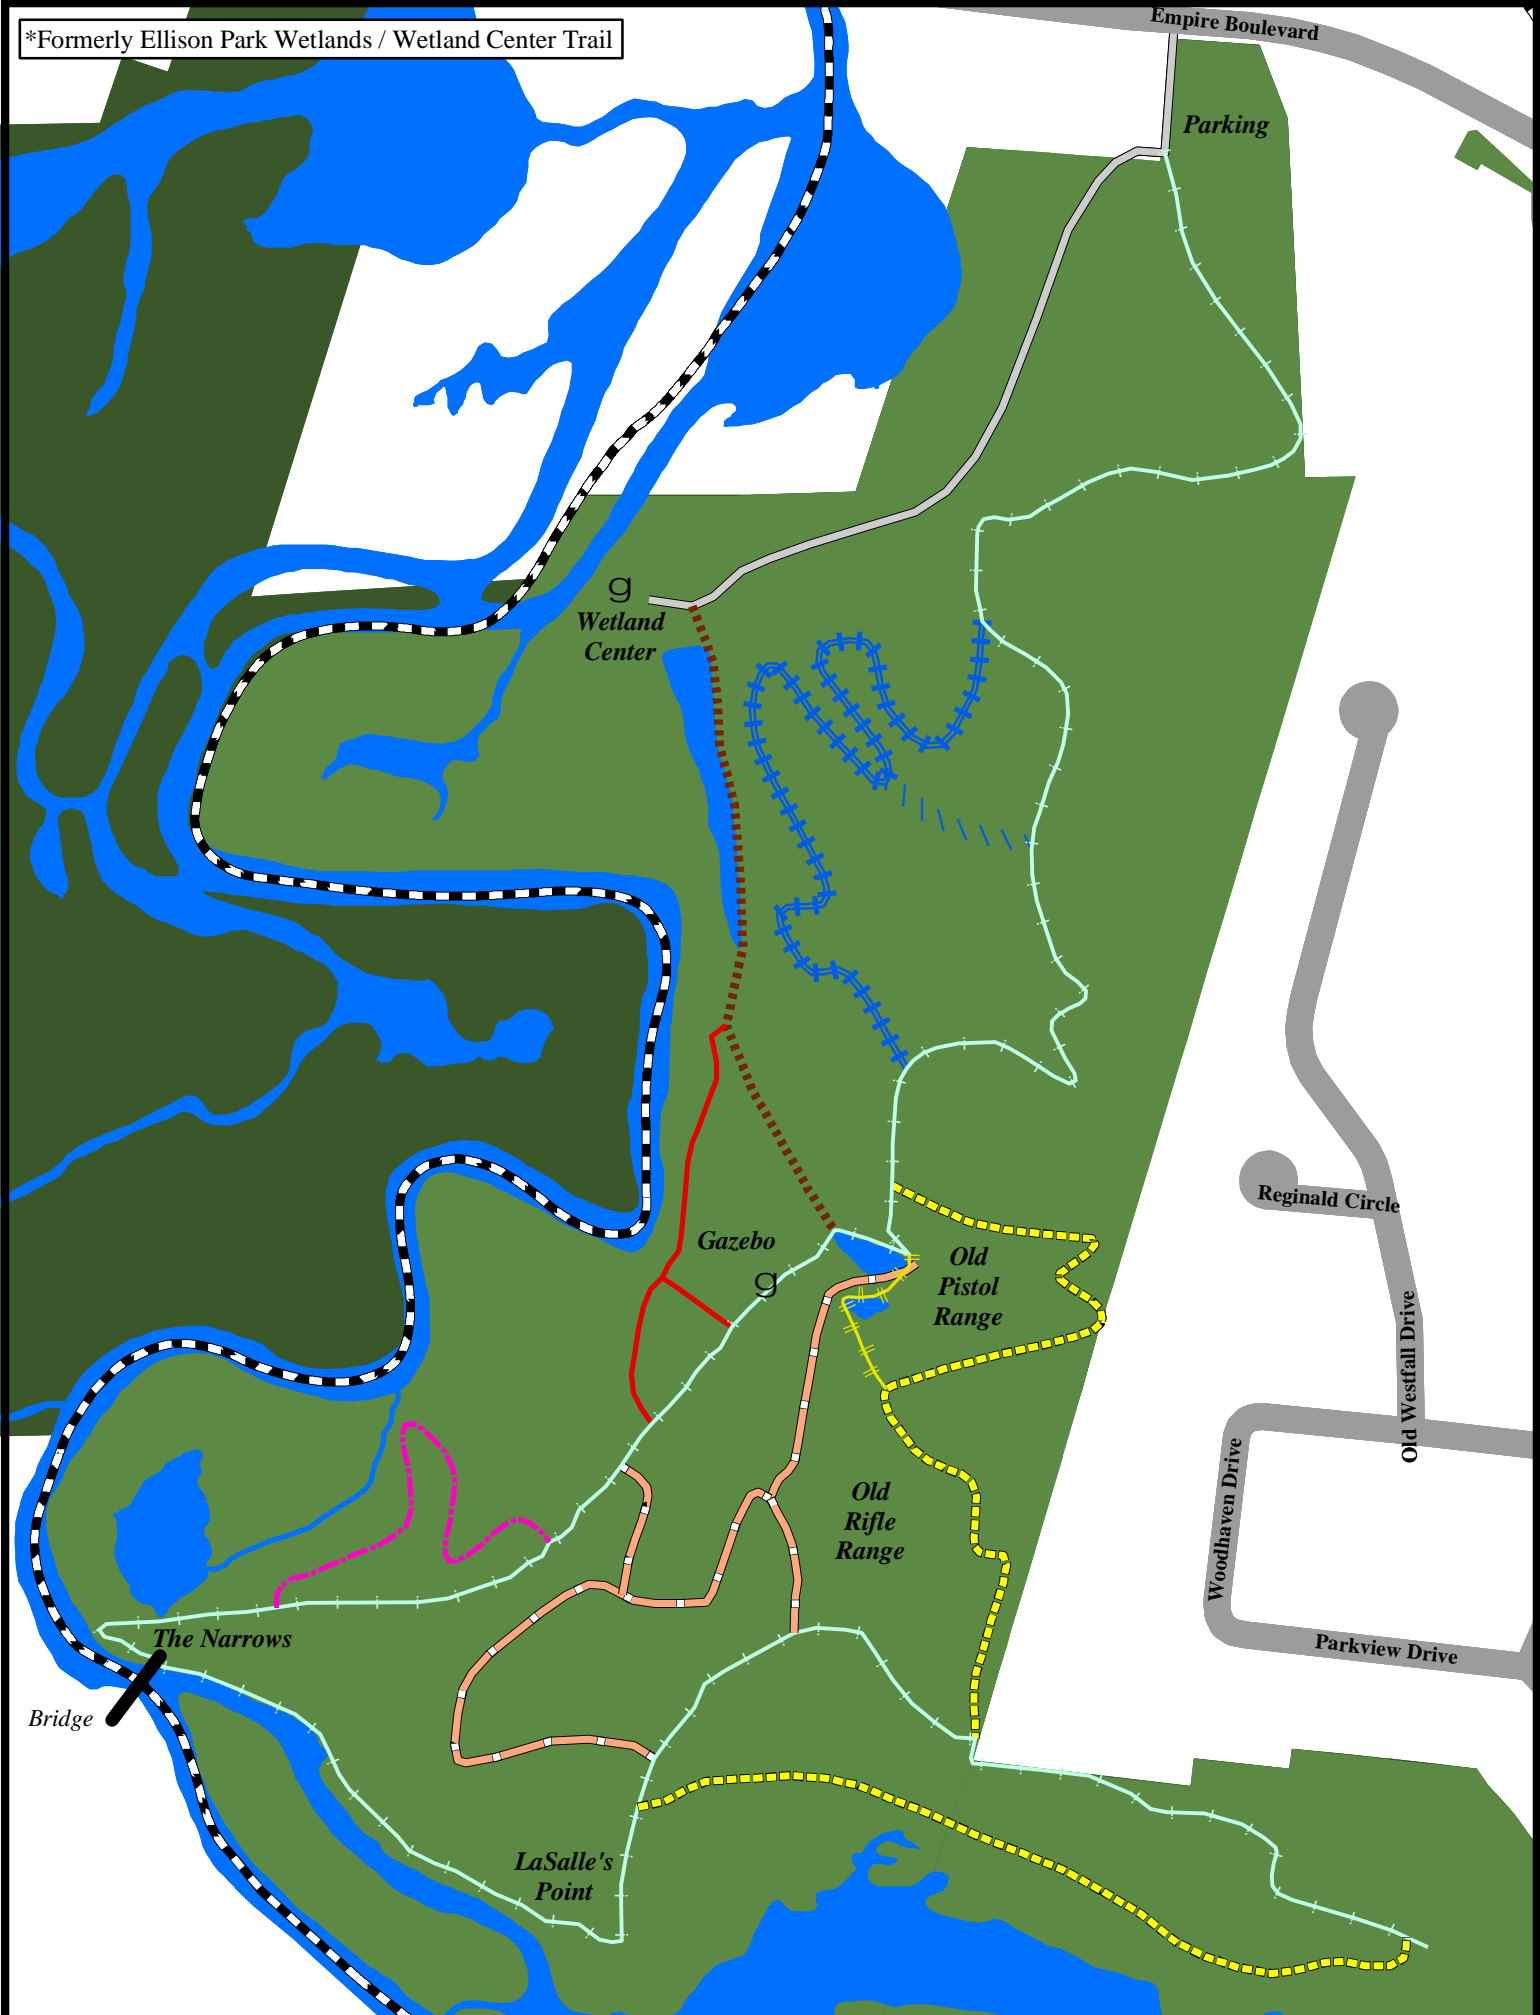

Town of Penfield Trail System

Rifle Range Trail, Lucien Morin Park*

*Formerly Ellison Park Wetlands / Wetland Center Trail

JT/RA 10/11, 9/07, 11/05, 11/03, JT 9/02

The Town of Penfield certifies that this GIS document is a digital reproduction of a map or data collected in-house by the Town of Penfield for the convenience of and use by the Public and Town Staff. The Town of Penfield does not make any representations, expressed or implied, as to the accuracy of such record(s). The Town of Penfield, its Agents and Employees, shall not be responsible or liable for any damages of any nature whatsoever for errors and/or omissions, if any, relating to or contained within such map.